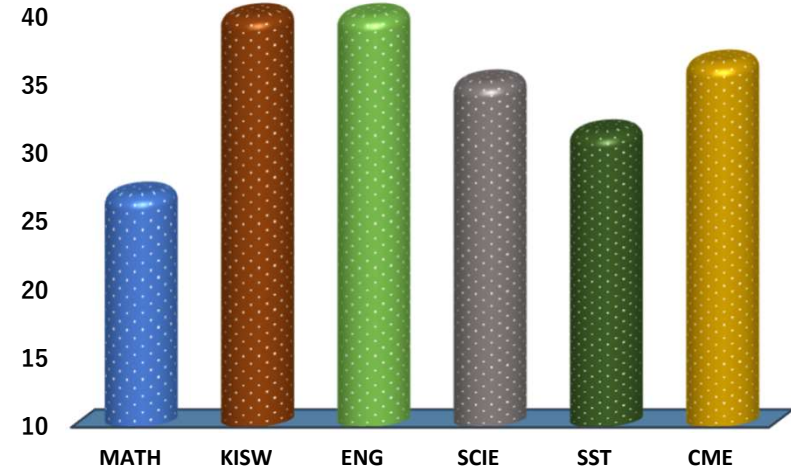

BISHOP MORROW

REGION: DODOMA

SCHOOL AVERAGE

35.6

DISTRICT: KONGWA

SUBJECT AND GRADE PERFORMANCE ANALYSIS

SUBJECT RANKING

KISWAHILI	42.5	85%	1
ENGLISH	40.7	81%	2
CIVIC AND MORAL EDUCATION	36.6	73%	3
SCIENCE	35.2	70%	4
SOCIAL STUDIES	31.5	63%	5
MATHEMATICS	27.0	54%	6

SUBJECT GRADE ANALYSIS

SUBJECT/GRADE	A	B	C	D	E
MATHEMATICS	2	4	8	5	1
KISWAHILI	17	3	0	0	0
ENGLISH	10	9	1	0	0
SCIENCE	4	11	5	0	0
SOCIAL STUDIES	1	12	6	1	0
CIVIC AND MORAL	3	15	2	0	0

OVERALL GRADE ANALYSIS

A	3	20	15%
B	13		65%
C	4		20%
D	0		0%
E	0		0%

CHART SUBJECT ANALYSIS

BOYS VS GIRLS PERFORMANCE

	SAT		SAT	20
	11		9	
	38%		32%	

REGISTERED	20	100%
SEATED	20	100%
ABSENTEES	0	0%
PASSED	20	100%
FAILED	0	0%